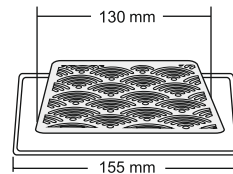

Thickness - Grating : 1.5mm | Frame : 1 mm