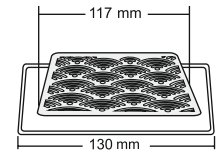

Thickness - Grating : 1.5mm | Frame : 1 mm